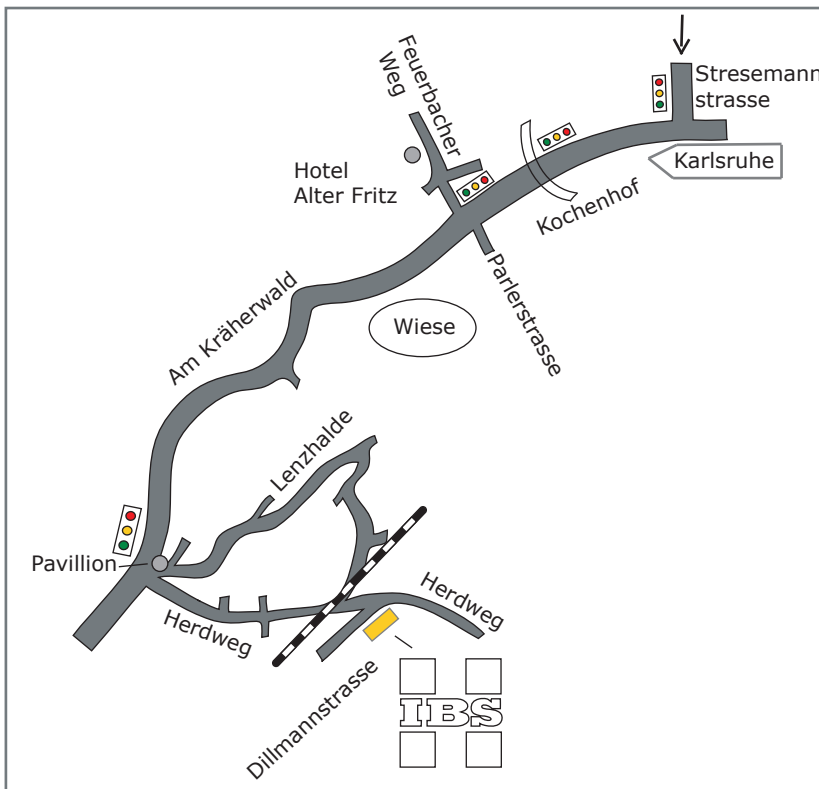

From Singen, Karlsruhe, München

- At the Kreuz Stuttgart follow the signs toward Stuttgart/Stadtmitte and then toward Killesberg/Messe
- After passing through a lengthy wooded area, continue to go straight on the main road „am Kräherwald“
- Turn right onto Lenzhalde at the fourth stoplight and follow that road downhill and through a railroad underpass.
- The first road after the underpass is Dillmannstrasse, you are facing our building!