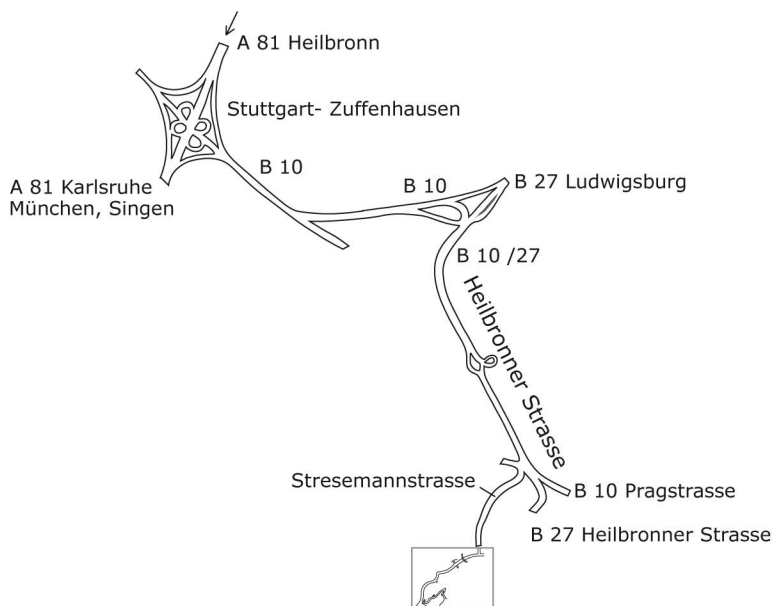

## From Heilbronn

- Take A81 to exit Stuttgart-Zuffenhausen
- Follow B27 toward Stadtmitte, followed by a right turn toward Killesberg/Messe.
- Turn left at the second stoplight after the Fairgrounds (Messe) onto Lenzhalde and follow that road downhill and through a railroad underpass.
- The first road after the underpass is Dillmannstrasse, you are facing our building!