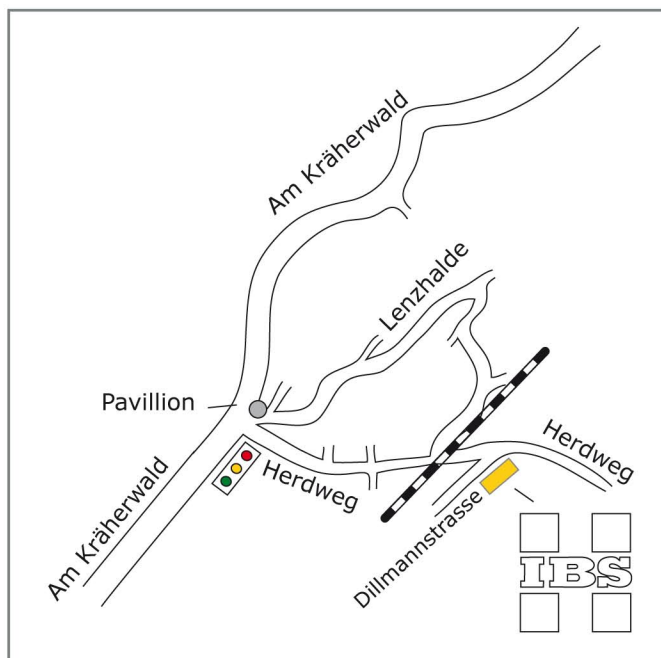

## From Heilbronn

- Take A81 to exit Stuttgart-Zuffenhausen
- Follow B27 toward Stadtmitte, followed by a right turn toward Killesberg/Messe.
- Turn left at the second stoplight after the Fairgrounds (Messe) onto Lenzhalde and follow that road downhill and through a railroad underpass.
- The first road after the underpass is Dillmannstrasse, you are facing our building!